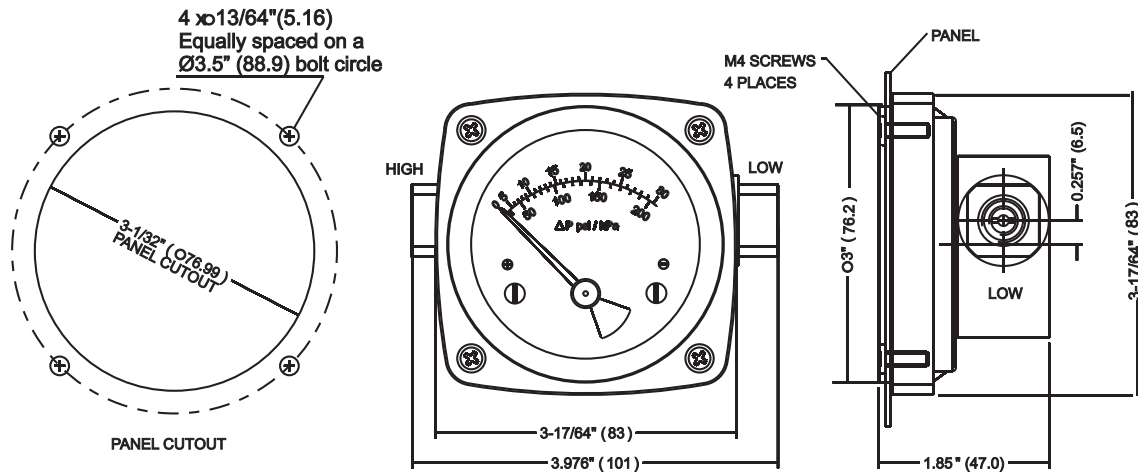

## Specs

- Teflon seal on Piston
- Anodized Aluminum
- 3,000 PSI system pressure rating
- Red Max Indicating pointer  
Green, Yellow, Red Band

**(SD) 2-1/2" DIAL SIZE**