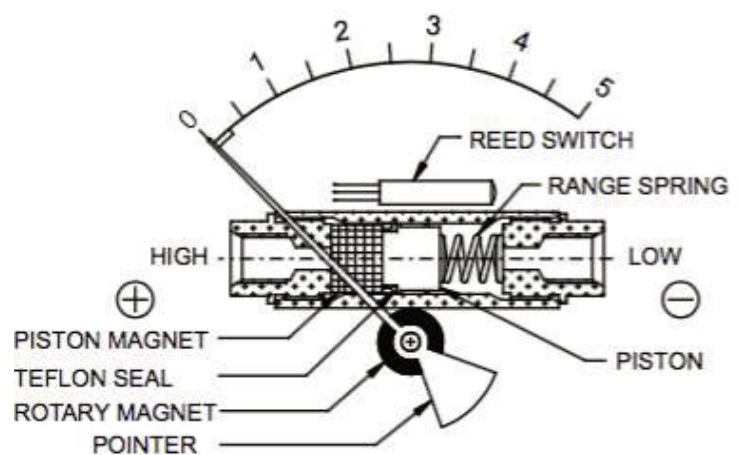

# filterSHIELD Series

*Example Usage*

## Available Pressure Ranges

- (10, 20, 30, other upon request)

## Specs

- Teflon seal on Piston
- Anodized Aluminum
- 3,000 PSI system pressure rating
- Red Max Indicating pointer  
Green, Yellow, Red Band

**(SD) 2-1/2" DIAL SIZE**