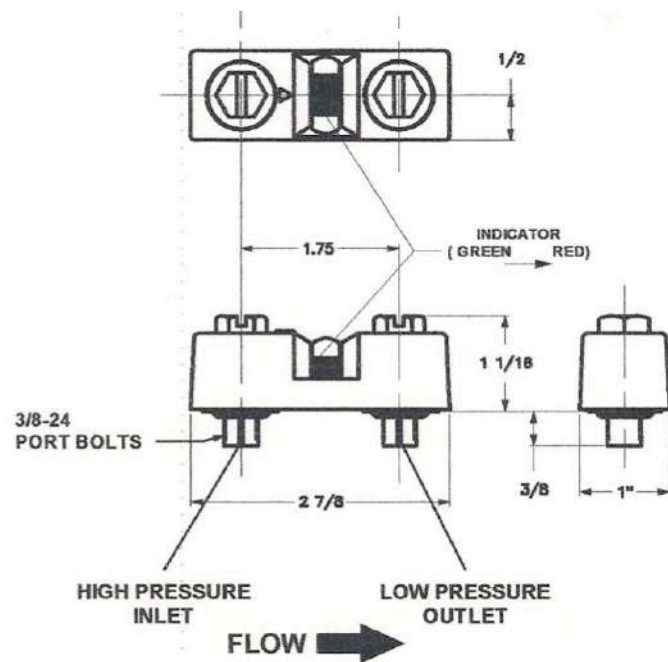

DPP175 Indicator

DPP175

Example Usage

Available Pressure Ranges

- (8, 15, 22, other upon request)

Specs

Safe to 300 psi

Safe to 150 F

Viton Seals

2 color indicator

Glass filled nylon.

3% accuracy

Interchangeable with DPP975

Two Solutions

- Manufacturers love our DPP975/ DPP175 product family because of their interchangeability.
- They use the same 1.75" threaded connection to mount on a filter head.
- End users can then choose between indicators at two different price points.